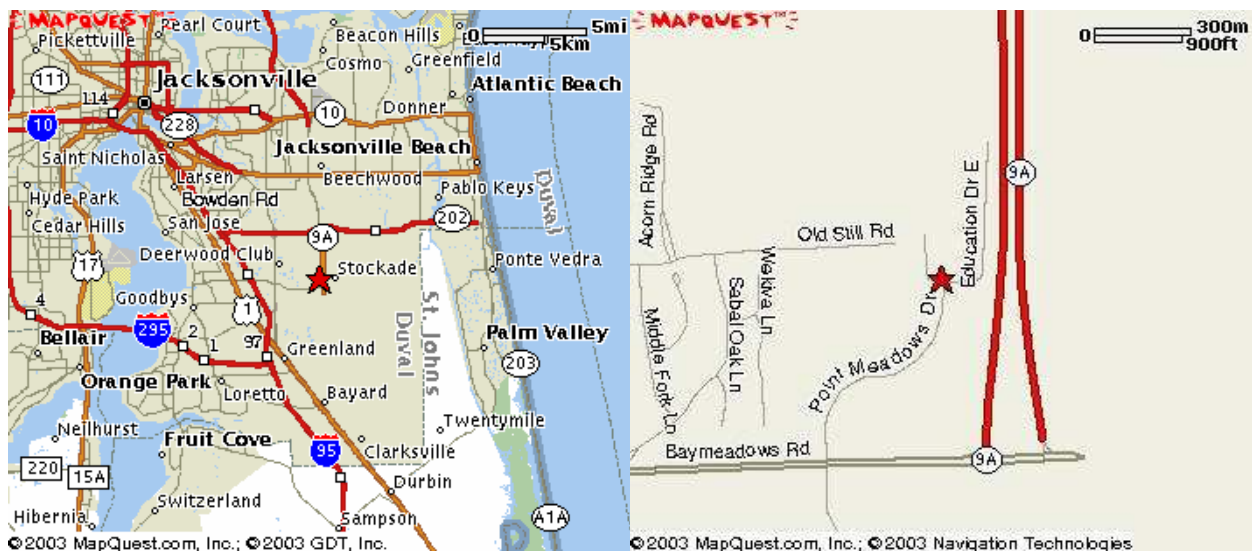

Duval County ARES

North Florida
Amateur Radio Emergency Service

When all normal means of communications fail!

Twin Lakes Academy Elementary School

Primary Shelter
8000 Point Meadows Drive
Jacksonville, FL 32256
(904) 538-0238

Driving Directions

From J. Turner Butler Boulevard, turn south on St. Johns Bluff Road. Take Baymeadows Road exit west. Turn right (north) at Point Meadows Road and follow it to the school.

Shelter Information

Yes

Yes

Duval County ARES

North Florida
Amateur Radio Emergency Service

When all normal means of communications fail!

Twin Lakes Academy Elementary School

Primary Shelter

**8000 Point Meadows Drive
Jacksonville, FL 32256
(904) 538-0238**

Antenna Coax Location