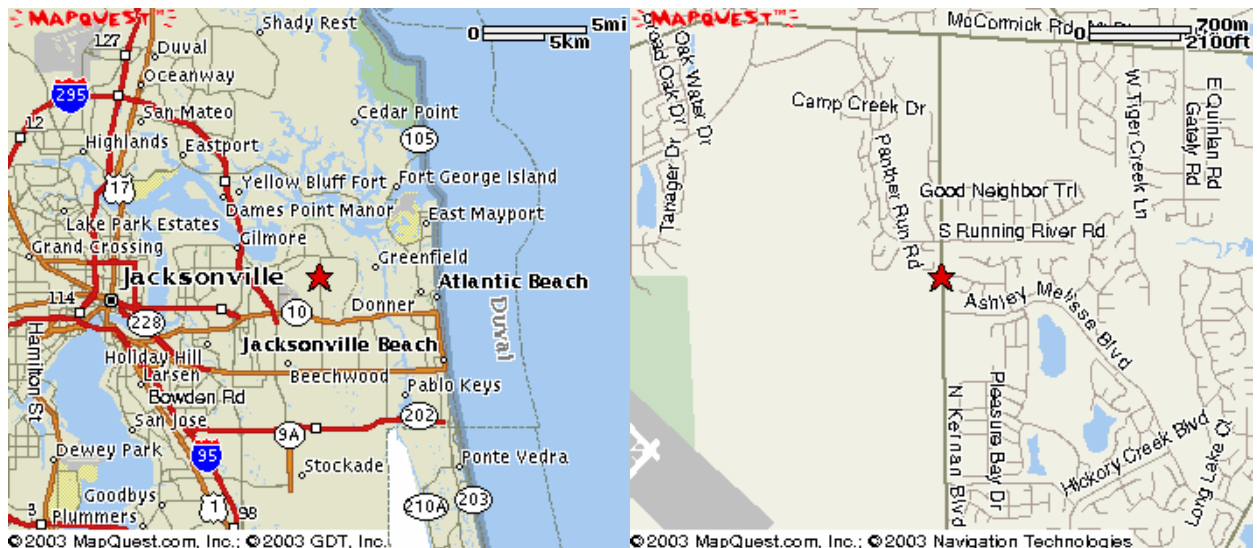

Duval County ARES

North Florida
Amateur Radio Emergency Service

When all normal means of communications fail!

Sabal Palm Elementary School

Primary Shelter
1201 N. Kernan Boulevard
Jacksonville, FL 32225
(904) 221-7169

Driving Directions

From Atlantic Boulevard, turn north on Kernan Boulevard. Sabal Palm Elementary will be on the right, between Mathew Unger Drive and Ashley Melisse Boulevard.

Shelter Information

Contact Information:	Janet Campbell (Principal)
Location of Antenna Hookup:	Room 4 (Main Office)
AC Power:	Yes
Backup Power:	Yes
Phone Line:	Yes

Antenna Coax Location