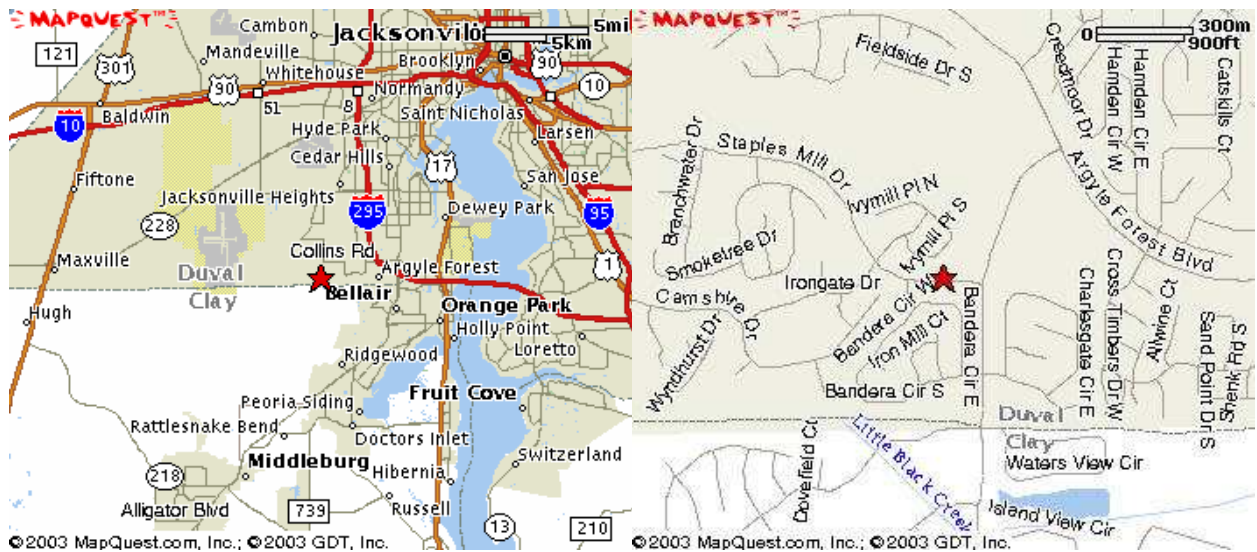

Duval County ARES

North Florida
Amateur Radio Emergency Service

When all normal means of communications fail!

Chimney Lakes Elementary School

Primary Shelter
8353 Staples Mill Drive
Jacksonville, FL 32244
(904) 573-1100

Driving Directions

From Blanding Boulevard:

Go west on Argyle Forest Boulevard. Take the first intersection past the Winn-Dixie, which is Cheswick Oaks Drive. Go south to the first intersection, Staples Mill Drive. This is a three-way stop sign. Turn right, and the school is about one-half mile on your right.

From 103rd Street:

Go south on Shindler Drive. When Shindler dead ends at Argyle Forest Boulevard, turn left. At the first intersection (Cheswick Oaks Drive), turn right. At first intersection (Staples Mill Drive), turn right. School is down about one-half mile on your right.