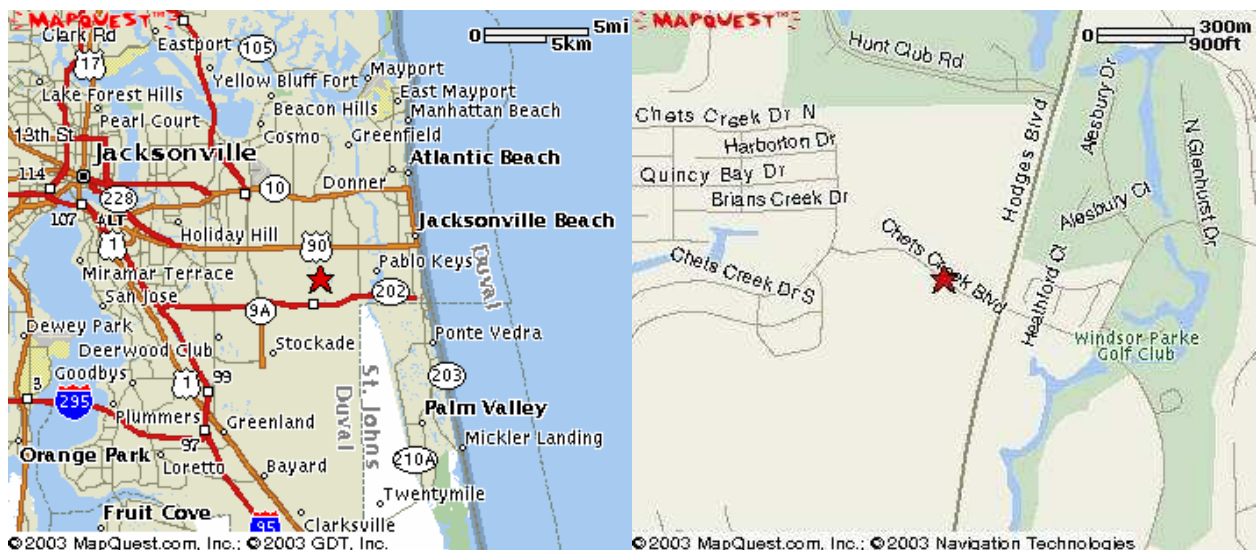

Duval County ARES

North Florida
Amateur Radio Emergency Service

When all normal means of communications fail!

Chets Creek Elementary School

Primary Shelter
13200 Chets Creek Boulevard
Jacksonville, FL 32224
(904) 992-6390

Driving Directions

From J. Turner Butler Boulevard, go north on Hodges Boulevard to Chets Creek Boulevard.
Turn left (west) onto Chets Creek Boulevard and the school is on your left.

Shelter Information

Antenna Coax Location